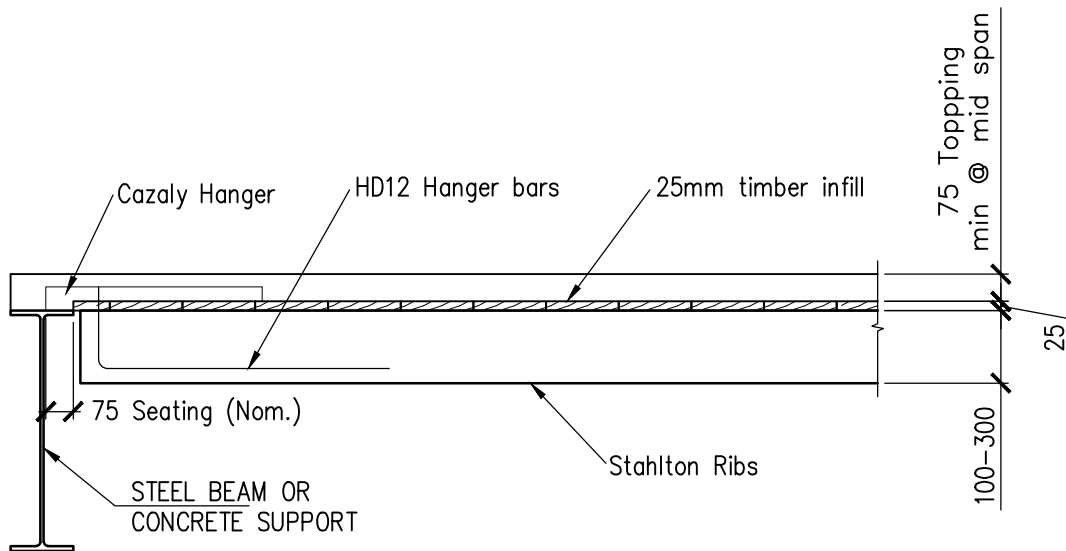

RIB ZEUS SEATING DETAIL  
Scale 1 : 20

RIB CAZALY SEATING DETAIL  
Scale 1 : 20

Drawn by : PvdM

Rev : A

Date : 20-04-2016

Dwg: RIB HANGERS

Check by : JM

Scale : 1:20