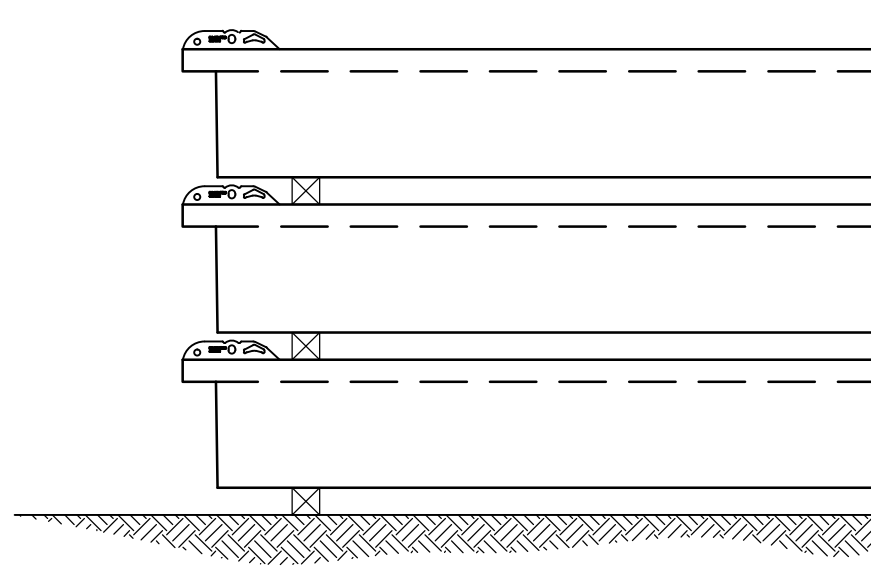

5-7t Swift Lift clutch
to Zeus Bracket OR
2-5t Clutch to 2-5t
Swift Lift anchor

HANDLING

Drawn by : PvdM	Rev : A	Date : 19-04-2016	Dwg: DOUBLE TEE HANDLING
Check by : JM	Scale :1:20	Dwg no : DT HANDLING	