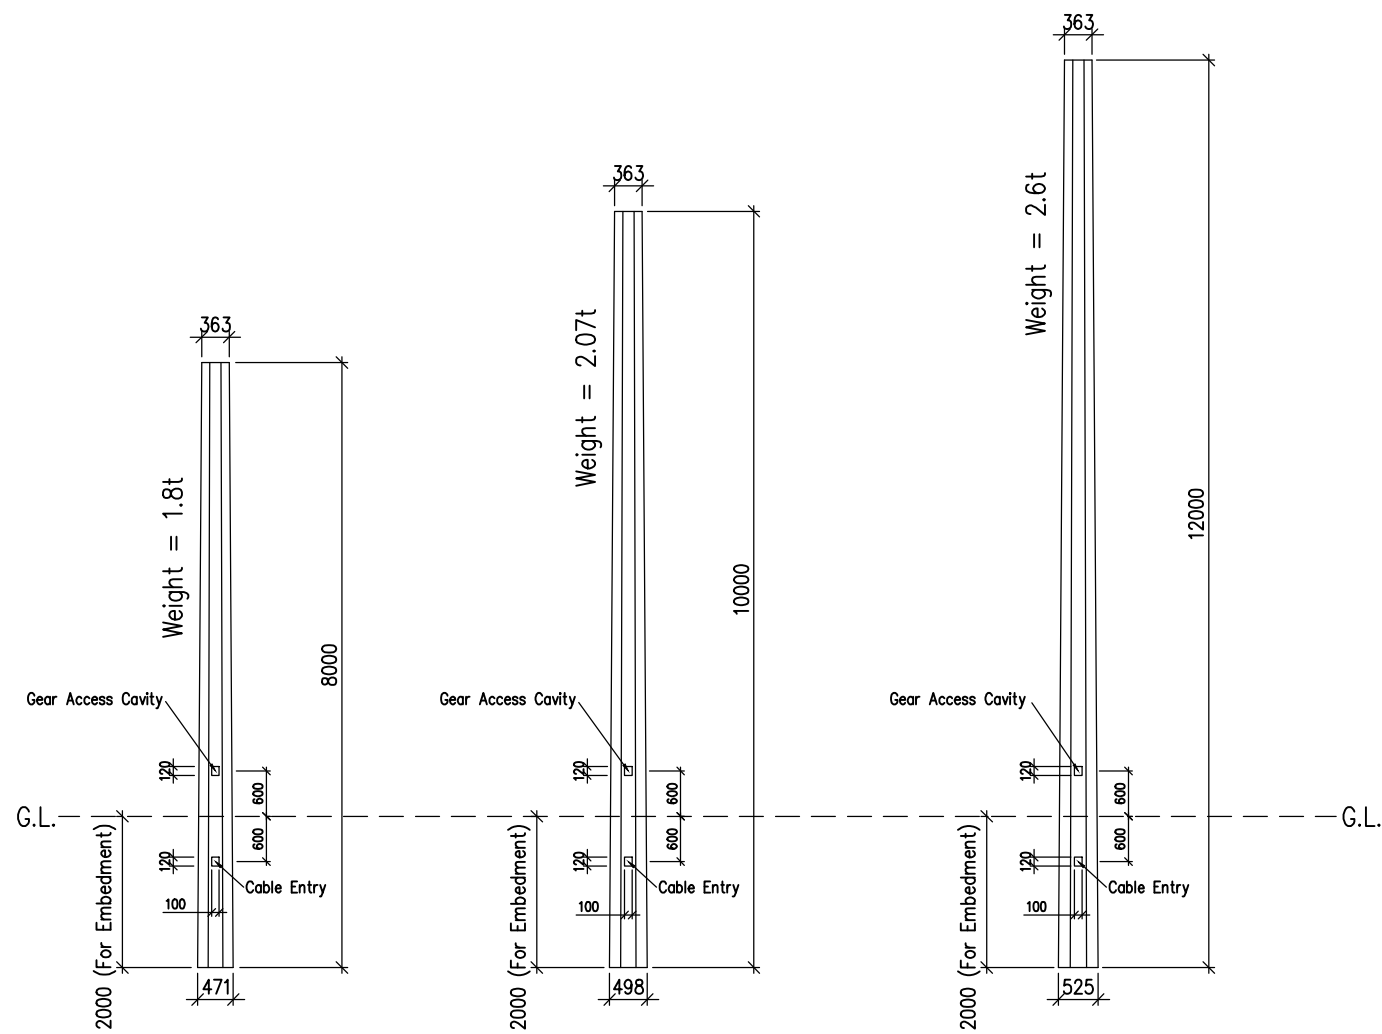

A

B

C

D

E

F

Drawn by: P. vd Merwe	Checked by: J. Marshall	Scale: 1:100
Dwg: Camera - Pole Details		
Dwg no: Camera - Pole Details	Rev: A	Sheet: 1